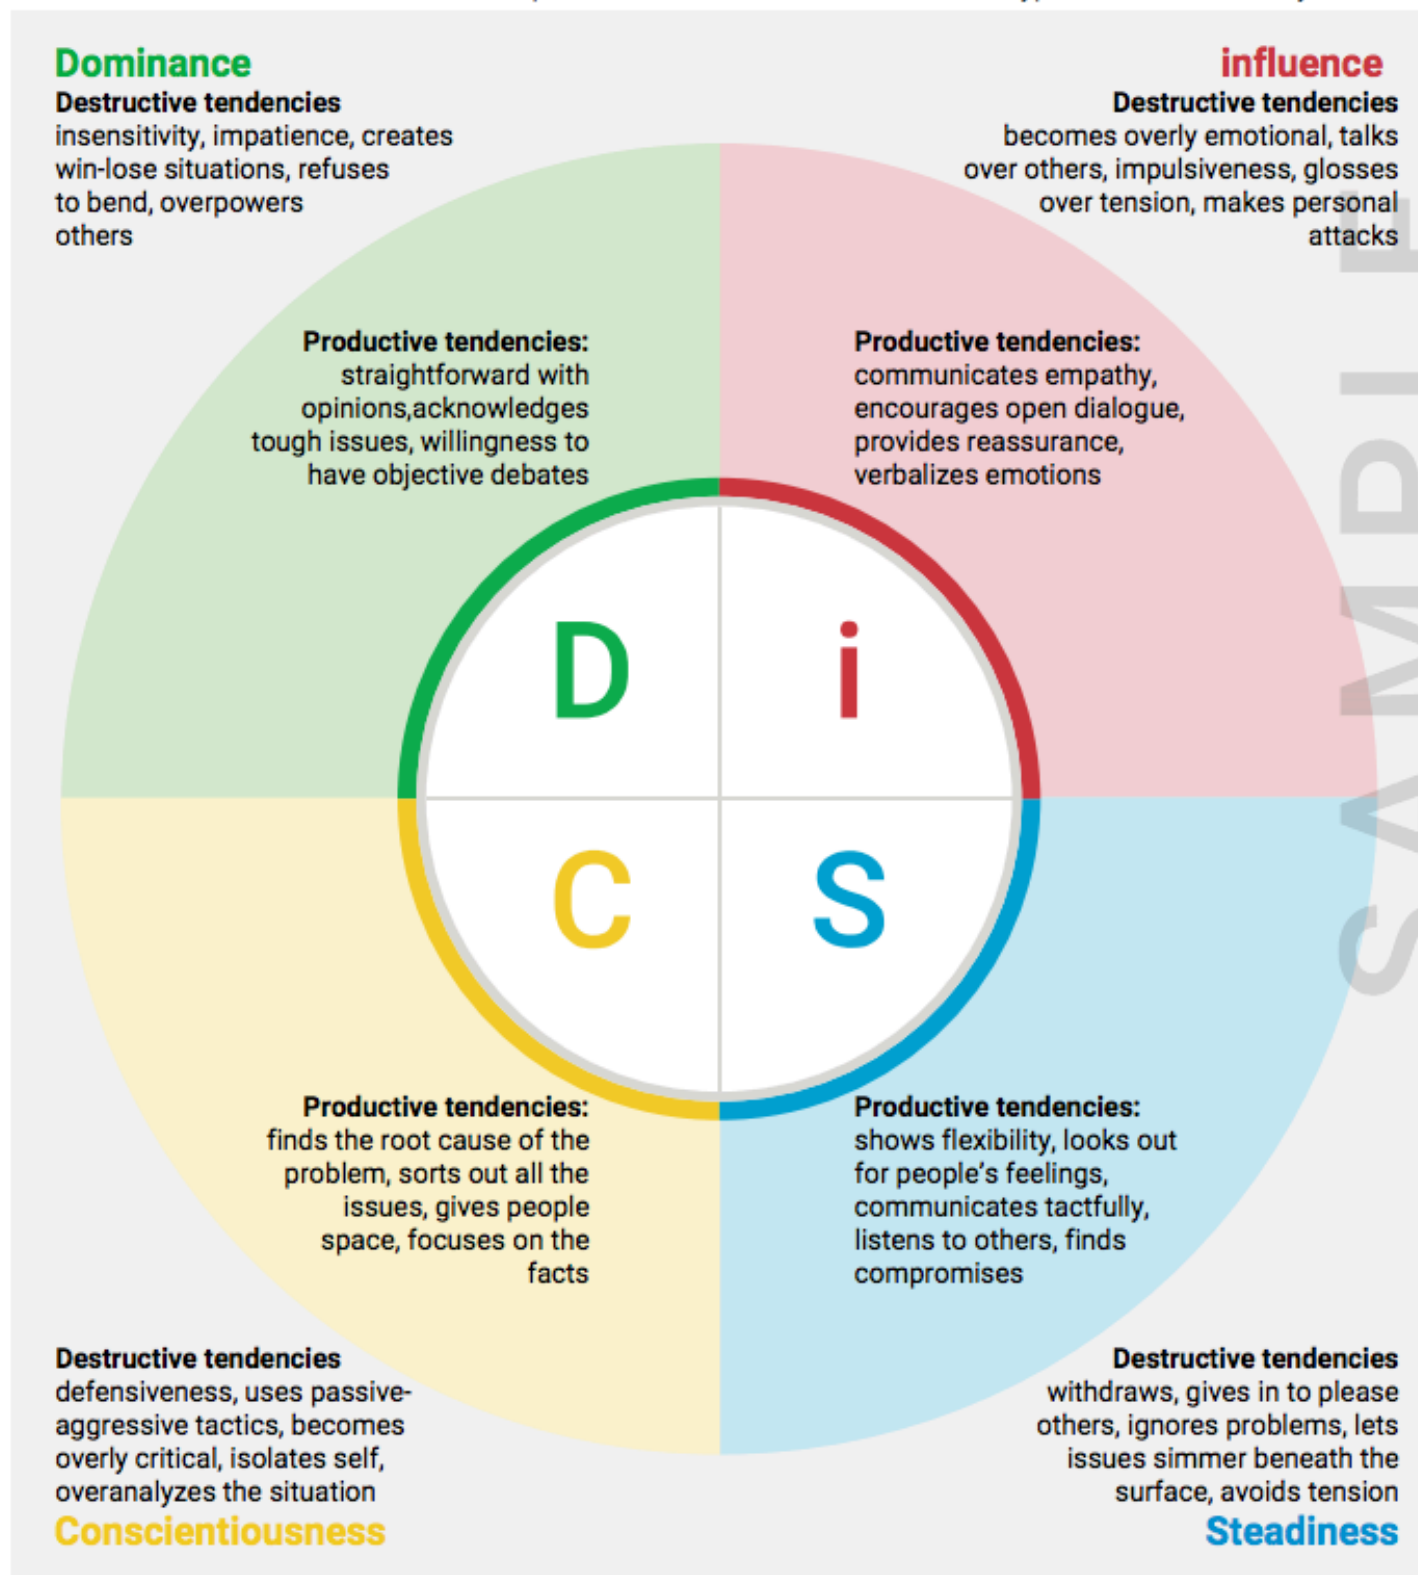

Overview of DiSC[®] in Conflict

Just like DiSC[®] can help you understand how you handle conflict, it can also help you understand others. The overview below shows the destructive and productive conflict tendencies that are typical for each DiSC style.

SAMPLE